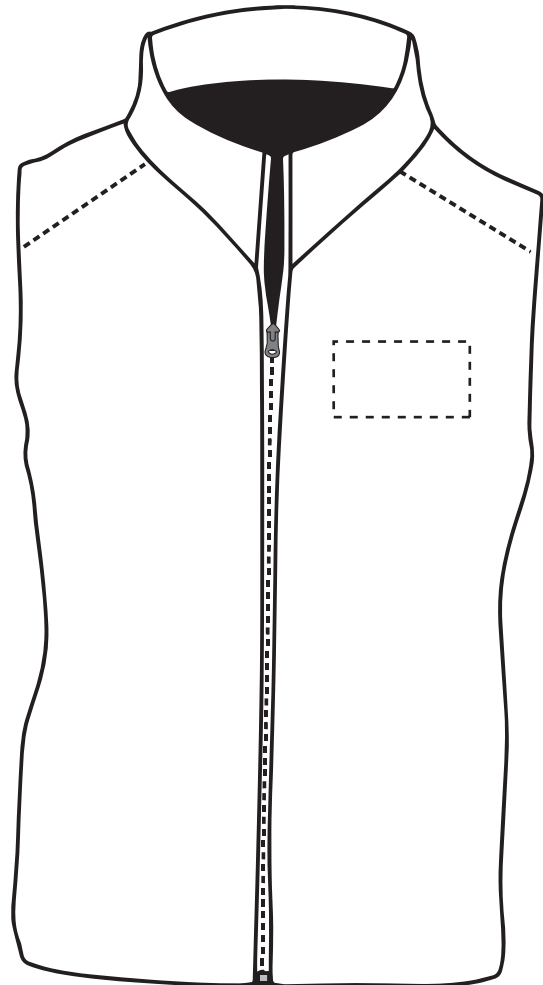

Your Ref:	Quantity:	Product Code: JF0011
Our Ref:	Version: 1	Product Colour: White

PRINTING CONCERNS: PRINT MAY DISCOLOUR

PRODUCT INFO: DUE TO THE NATURE OF THE PRODUCT THE PRINT POSITION MAY VARY BY 2 - 3 MM

Madeira Thread Colours

The dashed line is to demonstrate print area and will not appear on your printed item

- Colour 1
- Colour 1
- Colour 1
- Colour 1

ARTWORK SCALE 20%

Product Image for visualisation
- colours may vary

ARTWORK SCALE 100%
Max print area 90mm x 50mm

To proceed, please approve visual via the online system.

PLEASE NOTE:

- All colours including print and product are for visual purposes only and should not be regarded as the actual colour of the product and print.
- Some products may vary from batch to batch and may differ from previous orders.
- The colour and texture of a product can also have an effect on the final print colour.
- By approving this order we accept that you understand these terms.